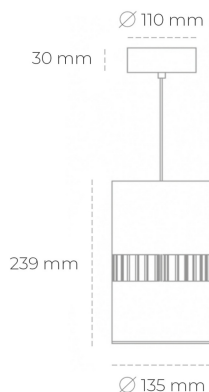

DOWNLIGHT BARREL 930 14W 36° WHITE | ON/OFF

LED	COB
Light colour	3000 [K] |
CRI	90
Led chip flux	1613 [lm]
Luminous flux	1290 [lm]
System power	14 [W]
Luminaire Efficiency	92 [lm/W]
Beam angle	36°
Controller	ON/OFF
MacAdam	3 SDCM

Downlight LED

Suspended LED downlight . Aluminium housing. Available in white and black. Any RAL palette colour available on enquiry. Glass cover included. Reflector beam available: 36°. Maximum power is 37W.

LUMINAIRE

Weight	2 [kg]
Protection rating IP , IK , class	IP 20, IK 3,
Luminaire colour	WHITE
Cover	Glass
Operating voltage	220-240V 50-60Hz

Note: All data are typical values. Tolerance of measurements +/-10% System features may change with product improvements due to technical advances.

OPTIONS

RAL colours on inquiry, honeycomb louver on inquiry , Casambi on inquiry, DALI on inquiry, Phase-cut dimming on inquiry.

Generated: 16.07.2024

+48 32 388 80 00

www.cora.pl
cora@cora.pl

Street: Ignatza Hakuby 18
41-914 Bytom, Polska