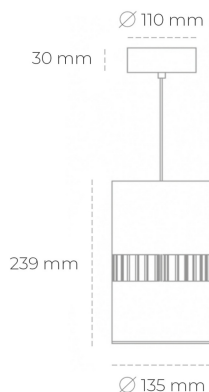

DOWNLIGHT BARREL 927 35W 36° WHITE | ON/OFF

LED	COB
Light colour	2700 [K] |
CRI	80
Led chip flux	4000 [lm]
Luminous flux	3200 [lm]
System power	35 [W]
Luminaire Efficiency	91 [lm/W]
Beam angle	36°
Controller	ON/OFF
MacAdam	3 SDCM

Downlight LED

Suspended LED downlight . Aluminium housing. Available in white and black. Any RAL palette colour available on enquiry. Glass cover included. Reflector beam available: 36°. Maximum power is 37W.

LUMINAIRE

Weight	2 [kg]
Protection rating IP , IK , class	IP 20, IK 3,
Luminaire colour	WHITE
Cover	Glass
Operating voltage	220-240V 50-60Hz

Note: All data are typical values. Tolerance of measurements +/-10% System features may change with product improvements due to technical advances.

OPTIONS

RAL colours on inquiry, honeycomb louver on inquiry , Casambi on inquiry, DALI on inquiry, Phase-cut dimming on inquiry.

Generated: 16.07.2024

+48 32 388 80 00

www.cora.pl
cora@cora.pl

Street: Ignatza Hakuby 18
41-914 Bytom, Polska