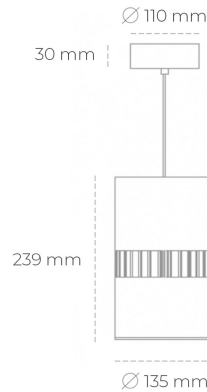

## DOWNLIGHT BARREL 927 27W 36° WHITE | ON/OFF

Article number: N218-K0003-RF927-H8-###-ZA02\_700-##-###

LED	COB
Light colour	2700 [K]
CRI	80
Led chip flux	3111 [lm]
Luminous flux	2488 [lm]
System power	27 [W]
Luminaire Efficiency	92 [lm/W]
Beam angle	36°
Controller	ON/OFF
MacAdam	3 SDCM

### Downlight LED

Suspended LED downlight . Aluminium housing. Available in white and black. Any RAL palette colour available on enquiry. Glass cover included. Reflector beam available: 36°. Maximum power is 37W.

### LUMINAIRE

Weight	2 [kg]
Protection rating IP , IK , class	IP 20, IK 3,
Luminaire colour	WHITE
Cover	Glass
Operating voltage	220-240V 50-60Hz

Note: All data are typical values. Tolerance of measurements +/-10% System features may change with product improvements due to technical advances.