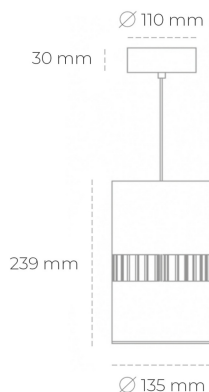

DOWNLIGHT BARREL 927 14W 36° WHITE | ON/OFF

LED	COB
Light colour	2700 [K] |
CRI	80
Led chip flux	1555 [lm]
Luminous flux	1244 [lm]
System power	14 [W]
Luminaire Efficiency	89 [lm/W]
Beam angle	36°
Controller	ON/OFF
MacAdam	3 SDCM

Downlight LED

Suspended LED downlight . Aluminium housing. Available in white and black. Any RAL palette colour available on enquiry. Glass cover included. Reflector beam available: 36°. Maximum power is 37W.

LUMINAIRE

Weight	2 [kg]
Protection rating IP , IK , class	IP 20, IK 3,
Luminaire colour	WHITE
Cover	Glass
Operating voltage	220-240V 50-60Hz

Note: All data are typical values. Tolerance of measurements +/-10% System features may change with product improvements due to technical advances.

OPTIONS

RAL colours on inquiry, honeycomb louver on inquiry , Casambi on inquiry, DALI on inquiry, Phase-cut dimming on inquiry.

Generated: 26.06.2024

+48 32 388 80 00

www.cora.pl
cora@cora.pl

Street: Ignatza Hakuby 18
41-914 Bytom, Polska