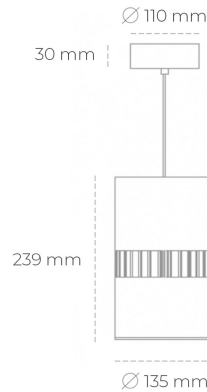

DOWNLIGHT BARREL 927 10W 36° WHITE | ON/OFF

Article number: N218-K0003-RF927-H8-##-ZA01_250-##-###

LED	COB
Light colour	2700 [K]
CRI	80
Led chip flux	1111 [lm]
Luminous flux	888 [lm]
System power	10 [W]
Luminaire Efficiency	89 [lm/W]
Beam angle	ON/OFF
Controller	3 SDCM
MacAdam	

Downlight LED

Suspended LED downlight . Aluminium housing. Available in white and black. Any RAL palette colour available on enquiry. Glass cover included. Reflector beam available: 36°. Maximum power is 37W.

LUMINAIRE

Weight	2 [kg]
Protection rating IP , IK , class	IP 20, IK 3,
Luminaire colour	Glass
Cover	220-240V 50-60Hz
Operating voltage	

Note: All data are typical values. Tolerance of measurements +/-10% System features may change with product improvements due to technical advances.