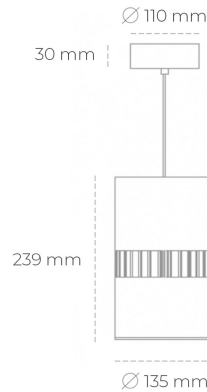

DOWNLIGHT BARREL 850 23W 36° WHITE | ON/OFF

Article number: N218-K0003-RF850-H8-###-ZA02_600-##-###

LED	COB
Light colour	5000 [K]
CRI	80
Led chip flux	3475 [lm]
Luminous flux	2780 [lm]
System power	23 [W]
Luminaire Efficiency	121 [lm/W]
Beam angle	36°
Controller	ON/OFF
MacAdam	3 SDCM

Downlight LED

Suspended LED downlight . Aluminium housing. Available in white and black. Any RAL palette colour available on enquiry. Glass cover included. Reflector beam available: 36°. Maximum power is 37W.

LUMINAIRE

Weight	2 [kg]
Protection rating IP , IK , class	IP 20, IK 3,
Luminaire colour	WHITE
Cover	Glass
Operating voltage	220-240V 50-60Hz

Note: All data are typical values. Tolerance of measurements +/-10% System features may change with product improvements due to technical advances.