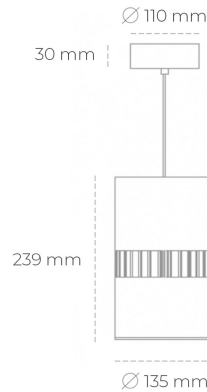

DOWNLIGHT BARREL 850 19W 36° WHITE | ON/OFF

Article number: N218-K0003-RF850-H8-##-ZA01_500-##-###

LED	COB
Light colour	5000 [K]
CRI	80
Led chip flux	2895 [lm]
Luminous flux	2316 [lm]
System power	19 [W]
Luminaire Efficiency	122 [lm/W]
Beam angle	36°
Controller	ON/OFF
MacAdam	3 SDCM

Downlight LED

Suspended LED downlight . Aluminium housing. Available in white and black. Any RAL palette colour available on enquiry. Glass cover included. Reflector beam available: 36°. Maximum power is 37W.

LUMINAIRE

Weight	2 [kg]
Protection rating IP , IK , class	IP 20, IK 3,
Luminaire colour	WHITE
Cover	Glass
Operating voltage	220-240V 50-60Hz

Note: All data are typical values. Tolerance of measurements +/-10% System features may change with product improvements due to technical advances.