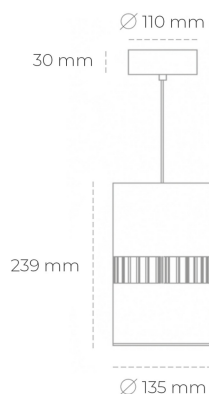

DOWNLIGHT BARREL 840 27W 36° WHITE | ON/OFF

Article number: N218-K0003-RF840-H8-##-ZA02_700-##-###

LED	COB
Light colour	4000 [K]
CRI	80
Led chip flux	3974 [lm]
Luminous flux	3179 [lm]
System power	27 [W]
Luminaire Efficiency	118 [lm/W]
Beam angle	36°
Controller	ON/OFF
MacAdam	3 SDCM

Downlight LED

Suspended LED downlight . Aluminium housing. Available in white and black. Any RAL palette colour available on enquiry. Glass cover included. Reflector beam available: 36°. Maximum power is 37W.

LUMINAIRE

Weight	2 [kg]
Protection rating IP , IK , class	IP 20, IK 3,
Luminaire colour	WHITE
Cover	Glass
Operating voltage	220-240V 50-60Hz

Note: All data are typical values. Tolerance of measurements +/-10% System features may change with product improvements due to technical advances.