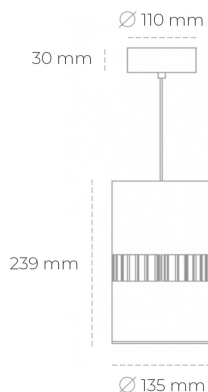

DOWNLIGHT BARREL 840 21W 36° WHITE | ON/OFF

LED	COB
Light colour	4000 [K] |
CRI	80
Led chip flux	3122 [lm]
Luminous flux	2497 [lm]
System power	21 [W]
Luminaire Efficiency	119 [lm/W]
Beam angle	36°
Controller	ON/OFF
MacAdam	3 SDCM

Downlight LED

Suspended LED downlight . Aluminium housing. Available in white and black. Any RAL palette colour available on enquiry. Glass cover included. Reflector beam available: 36°. Maximum power is 37W.

LUMINAIRE

Weight	2 [kg]
Protection rating IP , IK , class	IP 20, IK 3,
Luminaire colour	WHITE
Cover	Glass
Operating voltage	220-240V 50-60Hz

Note: All data are typical values. Tolerance of measurements +/-10% System features may change with product improvements due to technical advances.

OPTIONS

RAL colours on inquiry, honeycomb louver on inquiry , Casambi on inquiry, DALI on inquiry, Phase-cut dimming on inquiry.

Generated: 26.06.2024

+48 32 388 80 00

www.cora.pl
cora@cora.pl

Street: Ignatza Hakuby 18
41-914 Bytom, Polska