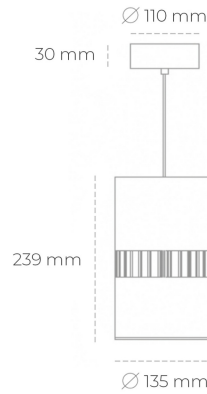

DOWNLIGHT BARREL 835 31W 36° WHITE | ON/OFF

Article number: N218-K0003-RF835-H8-###-ZA03_800-##-###

LED	COB
Light colour	3500 [K]
CRI	80
Led chip flux	4453 [lm]
Luminous flux	3562 [lm]
System power	31 [W]
Luminaire Efficiency	115 [lm/W]
Beam angle	36°
Controller	ON/OFF
MacAdam	3 SDCM

Downlight LED

Suspended LED downlight . Aluminium housing. Available in white and black. Any RAL palette colour available on enquiry. Glass cover included. Reflector beam available: 36°. Maximum power is 37W.

LUMINAIRE

Weight	2 [kg]
Protection rating IP , IK , class	IP 20, IK 3,
Luminaire colour	WHITE
Cover	Glass
Operating voltage	220-240V 50-60Hz

Note: All data are typical values. Tolerance of measurements +/-10% System features may change with product improvements due to technical advances.