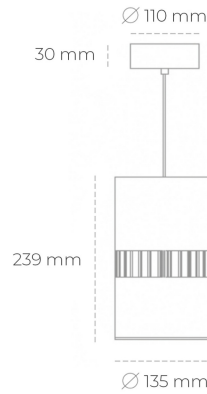

DOWNLIGHT BARREL 835 23W 36° WHITE | ON/OFF

Article number: N218-K0003-RF835-H8-##-ZA02_600-##-###

LED	COB
Light colour	3500 [K]
CRI	80
Led chip flux	3340 [lm]
Luminous flux	2672 [lm]
System power	23 [W]
Luminaire Efficiency	116 [lm/W]
Beam angle	36°
Controller	ON/OFF
MacAdam	3 SDCM

Downlight LED

Suspended LED downlight . Aluminium housing. Available in white and black. Any RAL palette colour available on enquiry. Glass cover included. Reflector beam available: 36°. Maximum power is 37W.

LUMINAIRE

Weight	2 [kg]
Protection rating IP , IK , class	IP 20, IK 3,
Luminaire colour	WHITE
Cover	Glass
Operating voltage	220-240V 50-60Hz

Note: All data are typical values. Tolerance of measurements +/-10% System features may change with product improvements due to technical advances.