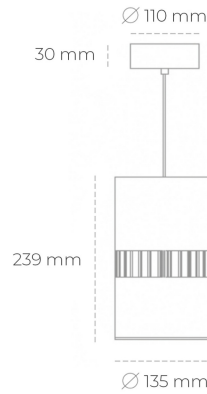

DOWNLIGHT BARREL 830 37W 36° WHITE | ON/OFF

Article number: N218-K0003-RF830-H8-###-ZA03_950-##-###

LED	COB
Light colour	3000 [K]
CRI	80
Led chip flux	5172 [lm]
Luminous flux	4137 [lm]
System power	37 [W]
Luminaire Efficiency	112 [lm/W]
Beam angle	36°
Controller	ON/OFF
MacAdam	3 SDCM

Downlight LED

Suspended LED downlight . Aluminium housing. Available in white and black. Any RAL palette colour available on enquiry. Glass cover included. Reflector beam available: 36°. Maximum power is 37W.

LUMINAIRE

Weight	2 [kg]
Protection rating IP , IK , class	IP 20, IK 3,
Luminaire colour	WHITE
Cover	Glass
Operating voltage	220-240V 50-60Hz

Note: All data are typical values. Tolerance of measurements +/-10% System features may change with product improvements due to technical advances.