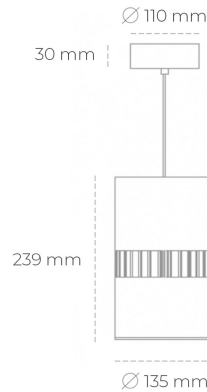

DOWNLIGHT BARREL 830 35W 36° WHITE | ON/OFF

Article number: N218-K0003-RF830-H8-###-ZA03_900-##-###

LED	COB
Light colour	3000 [K]
CRI	80
Led chip flux	4900 [lm]
Luminous flux	3920 [lm]
System power	35 [W]
Luminaire Efficiency	112 [lm/W]
Beam angle	36°
Controller	ON/OFF
MacAdam	3 SDCM

Downlight LED

Suspended LED downlight . Aluminium housing. Available in white and black. Any RAL palette colour available on enquiry. Glass cover included. Reflector beam available: 36°. Maximum power is 37W.

LUMINAIRE

Weight	2 [kg]
Protection rating IP , IK , class	IP 20, IK 3,
Luminaire colour	WHITE
Cover	Glass
Operating voltage	220-240V 50-60Hz

Note: All data are typical values. Tolerance of measurements +/-10% System features may change with product improvements due to technical advances.