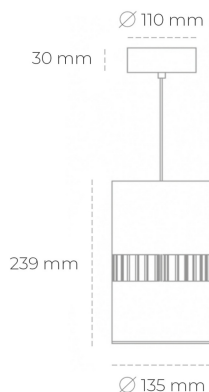

DOWNLIGHT BARREL 830 14W 36° WHITE | ON/OFF

LED	COB
Light colour	3000 [K] |
CRI	80
Led chip flux	1905 [lm]
Luminous flux	1524 [lm]
System power	14 [W]
Luminaire Efficiency	109 [lm/W]
Beam angle	36°
Controller	ON/OFF
MacAdam	3 SDCM

Downlight LED

Suspended LED downlight . Aluminium housing. Available in white and black. Any RAL palette colour available on enquiry. Glass cover included. Reflector beam available: 36°. Maximum power is 37W.

LUMINAIRE

Weight	2 [kg]
Protection rating IP , IK , class	IP 20, IK 3,
Luminaire colour	WHITE
Cover	Glass
Operating voltage	220-240V 50-60Hz

Note: All data are typical values. Tolerance of measurements +/-10% System features may change with product improvements due to technical advances.

OPTIONS

RAL colours on inquiry, honeycomb louver on inquiry , Casambi on inquiry, DALI on inquiry, Phase-cut dimming on inquiry.

Generated: 16.07.2024

+48 32 388 80 00

www.cora.pl
cora@cora.pl

Street: Ignatza Hakuby 18
41-914 Bytom, Polska