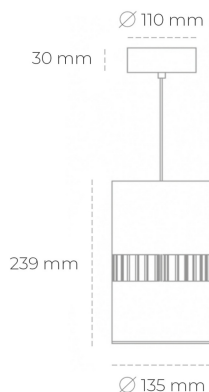

DOWNLIGHT BARREL 827 23W 36° WHITE | ON/OFF

LED	COB
Light colour	2700 [K] |
CRI	80
Led chip flux	3233 [lm]
Luminous flux	2586 [lm]
System power	23 [W]
Luminaire Efficiency	112 [lm/W]
Beam angle	36°
Controller	ON/OFF
MacAdam	3 SDCM

Downlight LED

Suspended LED downlight . Aluminium housing. Available in white and black. Any RAL palette colour available on enquiry. Glass cover included. Reflector beam available: 36°. Maximum power is 37W.

LUMINAIRE

Weight	2 [kg]
Protection rating IP , IK , class	IP 20, IK 3,
Luminaire colour	WHITE
Cover	Glass
Operating voltage	220-240V 50-60Hz

Note: All data are typical values. Tolerance of measurements +/-10% System features may change with product improvements due to technical advances.

OPTIONS

RAL colours on inquiry, honeycomb louver on inquiry , Casambi on inquiry, DALI on inquiry, Phase-cut dimming on inquiry.

Generated: 16.07.2024

+48 32 388 80 00

www.cora.pl
cora@cora.pl

Street: Ignatza Hakuby 18
41-914 Bytom, Polska