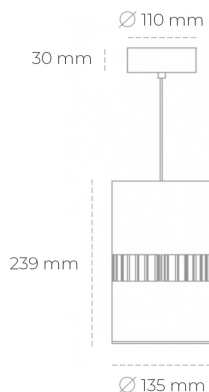

DOWNLIGHT BARREL 827 19W 36° WHITE | ON/OFF

LED	COB
Light colour	2700 [K] |
CRI	80
Led chip flux	2694 [lm]
Luminous flux	2155 [lm]
System power	19 [W]
Luminaire Efficiency	113 [lm/W]
Beam angle	36°
Controller	ON/OFF
MacAdam	3 SDCM

Downlight LED

Suspended LED downlight . Aluminium housing. Available in white and black. Any RAL palette colour available on enquiry. Glass cover included. Reflector beam available: 36°. Maximum power is 37W.

LUMINAIRE

Weight	2 [kg]
Protection rating IP , IK , class	IP 20, IK 3,
Luminaire colour	WHITE
Cover	Glass
Operating voltage	220-240V 50-60Hz

Note: All data are typical values. Tolerance of measurements +/-10% System features may change with product improvements due to technical advances.

OPTIONS

RAL colours on inquiry, honeycomb louver on inquiry , Casambi on inquiry, DALI on inquiry, Phase-cut dimming on inquiry.

Generated: 16.07.2024

+48 32 388 80 00

www.cora.pl
cora@cora.pl

Street: Ignatza Hakuby 18
41-914 Bytom, Polska