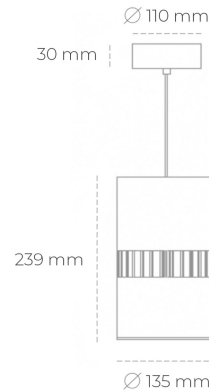

DOWNLIGHT BARREL 940 35W 36° WHITE PREMIUM WHITE ON/OFF

LED	COB
Light colour	4000 [K] PREMIUM WHITE
CRI	90
Led chip flux	4545 [lm]
Luminous flux	3636 [lm]
System power	35 [W]
Luminaire Efficiency	104 [lm/W]
Beam angle	36°
Controller	ON/OFF
MacAdam	3 SDCM

Downlight LED

Suspended LED downlight . Aluminium housing. Available in white and black. Any RAL palette colour available on enquiry. Glass cover included. Reflector beam available: 36°. Maximum power is 37W.

LUMINAIRE

Weight	2 [kg]
Protection rating IP , IK , class	IP 20, IK 3,
Luminaire colour	WHITE
Cover	Glass
Operating voltage	220-240V 50-60Hz

Note: All data are typical values. Tolerance of measurements +/-10% System features may change with product improvements due to technical advances.

OPTIONS

RAL colours on inquiry, honeycomb louver on inquiry , Casambi on inquiry, DALI on inquiry, Phase-cut dimming on inquiry.

Generated: 16.07.2024

+48 32 388 80 00

www.cora.pl
cora@cora.pl

Street: Ignatza Hakuby 18
41-914 Bytom, Polska