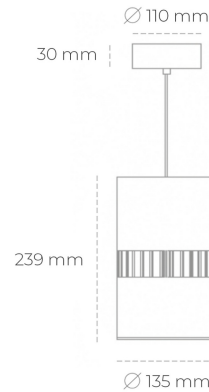

## DOWNLIGHT BARREL 940 21W 36° WHITE PREMIUM WHITE ON/OFF

Article number: N218-K0003-PW940-HA-###-ZA02\_550-##-###

LED	COB
Light colour	4000 [K] PREMIUM WHITE
CRI	90
Led chip flux	2912 [lm]
Luminous flux	2329 [lm]
System power	21 [W]
Luminaire Efficiency	111 [lm/W]
Beam angle	36°
Controller	ON/OFF
MacAdam	3 SDCM

### Downlight LED

Suspended LED downlight . Aluminium housing. Available in white and black. Any RAL palette colour available on enquiry. Glass cover included. Reflector beam available: 36°. Maximum power is 37W.

### LUMINAIRE

Weight	2 [kg]
Protection rating IP , IK , class	IP 20, IK 3,
Luminaire colour	WHITE
Cover	Glass
Operating voltage	220-240V 50-60Hz

Note: All data are typical values. Tolerance of measurements +/-10% System features may change with product improvements due to technical advances.