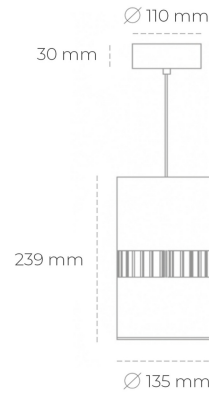

## DOWNLIGHT BARREL 930 35W 36° WHITE PREMIUM COLOR ON/OFF

Article number: N218-K0003-PC930-HA-###-ZA03\_900-##-###

|                      |                        |
|----------------------|------------------------|
| LED                  | COB                    |
| Light colour         | 3000 [K] PREMIUM COLOR |
| CRI                  | 90                     |
| Led chip flux        | 3660 [lm]              |
| Luminous flux        | 2928 [lm]              |
| System power         | 35 [W]                 |
| Luminaire Efficiency | 84 [lm/W]              |
| Beam angle           | 36°                    |
| Controller           | ON/OFF                 |
| MacAdam              | 3 SDCM                 |

### Downlight LED

Suspended LED downlight . Aluminium housing. Available in white and black. Any RAL palette colour available on enquiry. Glass cover included. Reflector beam available: 36°. Maximum power is 37W.

### LUMINAIRE

|                                   |                  |
|-----------------------------------|------------------|
| Weight                            | 2 [kg]           |
| Protection rating IP , IK , class | IP 20, IK 3,     |
| Luminaire colour                  | WHITE            |
| Cover                             | Glass            |
| Operating voltage                 | 220-240V 50-60Hz |