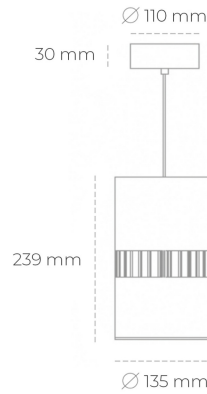

DOWNLIGHT BARREL 930 35W 36° WHITE CRI97 ON/OFF

LED	COB
Light colour	3000 [K] CRI97
CRI	90
Led chip flux	3735 [lm]
Luminous flux	2988 [lm]
System power	35 [W]
Luminaire Efficiency	85 [lm/W]
Beam angle	36°
Controller	ON/OFF
MacAdam	3 SDCM

Downlight LED

Suspended LED downlight . Aluminium housing. Available in white and black. Any RAL palette colour available on enquiry. Glass cover included. Reflector beam available: 36°. Maximum power is 37W.

LUMINAIRE

Weight	2 [kg]
Protection rating IP , IK , class	IP 20, IK 3,
Luminaire colour	WHITE
Cover	Glass
Operating voltage	220-240V 50-60Hz

Note: All data are typical values. Tolerance of measurements +/-10% System features may change with product improvements due to technical advances.

OPTIONS

RAL colours on inquiry, honeycomb louver on inquiry , Casambi on inquiry, DALI on inquiry, Phase-cut dimming on inquiry.

Generated: 16.07.2024

+48 32 388 80 00

www.cora.pl
cora@cora.pl

Street: Ignatza Hakuby 18
41-914 Bytom, Polska