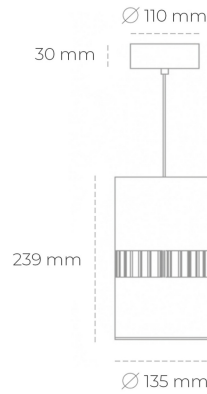

## DOWNLIGHT BARREL 930 27W 36° WHITE CRI97 ON/OFF

Article number: N218-K0003-HI930-H8-###-ZA02\_700-##-###

LED	COB
Light colour	3000 [K] CRI97
CRI	90
Led chip flux	2990 [lm]
Luminous flux	2392 [lm]
System power	27 [W]
Luminaire Efficiency	89 [lm/W]
Beam angle	36°
Controller	ON/OFF
MacAdam	3 SDCM

### Downlight LED

Suspended LED downlight . Aluminium housing. Available in white and black. Any RAL palette colour available on enquiry. Glass cover included. Reflector beam available: 36°. Maximum power is 37W.

### LUMINAIRE

Weight	2 [kg]
Protection rating IP , IK , class	IP 20, IK 3,
Luminaire colour	WHITE
Cover	Glass
Operating voltage	220-240V 50-60Hz

Note: All data are typical values. Tolerance of measurements +/-10% System features may change with product improvements due to technical advances.