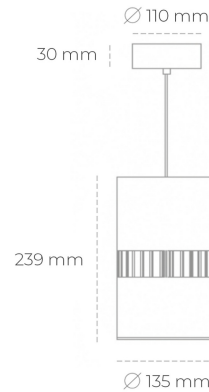

DOWNLIGHT BARREL 930 19W 36° WHITE CRI97 ON/OFF

Article number: N218-K0003-HI930-H8-###-ZA01_500-##-###

LED	COB
Light colour	3000 [K] CRI97
CRI	90
Led chip flux	2199 [lm]
Luminous flux	1759 [lm]
System power	19 [W]
Luminaire Efficiency	93 [lm/W]
Beam angle	36°
Controller	ON/OFF
MacAdam	3 SDCM

Downlight LED

Suspended LED downlight . Aluminium housing. Available in white and black. Any RAL palette colour available on enquiry. Glass cover included. Reflector beam available: 36°. Maximum power is 37W.

LUMINAIRE

Weight	2 [kg]
Protection rating IP , IK , class	IP 20, IK 3,
Luminaire colour	WHITE
Cover	Glass
Operating voltage	220-240V 50-60Hz

Note: All data are typical values. Tolerance of measurements +/-10% System features may change with product improvements due to technical advances.