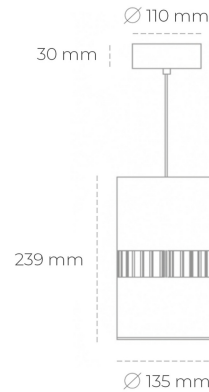

## DOWNLIGHT BARREL 930 10W 36° WHITE CRI97 ON/OFF

Article number: N218-K0003-HI930-H8-###-ZA01\_250-##-###

LED	COB
Light colour	3000 [K] CRI97
CRI	90
Led chip flux	1144 [lm]
Luminous flux	915 [lm]
System power	10 [W]
Luminaire Efficiency	92 [lm/W]
Beam angle	36°
Controller	ON/OFF
MacAdam	3 SDCM

### Downlight LED

Suspended LED downlight . Aluminium housing. Available in white and black. Any RAL palette colour available on enquiry. Glass cover included. Reflector beam available: 36°. Maximum power is 37W.

### LUMINAIRE

Weight	2 [kg]
Protection rating IP , IK , class	IP 20, IK 3,
Luminaire colour	WHITE
Cover	Glass
Operating voltage	220-240V 50-60Hz

Note: All data are typical values. Tolerance of measurements +/-10% System features may change with product improvements due to technical advances.