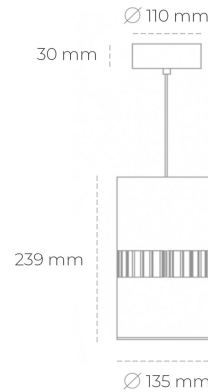

DOWNLIGHT BARREL 935 37W 36° WHITE PREMIUM WHITE ON/OFF

Article number: N218-K0003-HE935-HA-###-ZA03_950-##-###

LED	COB
Light colour	3500 [K] PREMIUM WHITE
CRI	90
Led chip flux	4038 [lm]
Luminous flux	3230 [lm]
System power	37 [W]
Luminaire Efficiency	87 [lm/W]
Beam angle	36°
Controller	ON/OFF
MacAdam	3 SDCM

Downlight LED

Suspended LED downlight . Aluminium housing. Available in white and black. Any RAL palette colour available on enquiry. Glass cover included. Reflector beam available: 36°. Maximum power is 37W.

LUMINAIRE

Weight	2 [kg]
Protection rating IP , IK , class	IP 20, IK 3,
Luminaire colour	WHITE
Cover	Glass
Operating voltage	220-240V 50-60Hz

Note: All data are typical values. Tolerance of measurements +/-10% System features may change with product improvements due to technical advances.