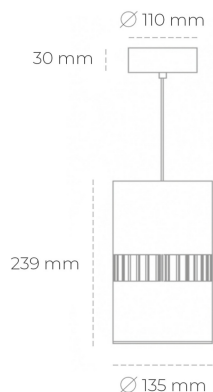

DOWNLIGHT BARREL 935 20W 36° WHITE PREMIUM WHITE ON/OFF

LED	COB
Light colour	3500 [K] PREMIUM WHITE
CRI	90
Led chip flux	2973 [lm]
Luminous flux	2378 [lm]
System power	20 [W]
Luminaire Efficiency	119 [lm/W]
Beam angle	36°
Controller	ON/OFF
MacAdam	3 SDCM

Downlight LED

Suspended LED downlight . Aluminium housing. Available in white and black. Any RAL palette colour available on enquiry. Glass cover included. Reflector beam available: 36°. Maximum power is 37W.

LUMINAIRE

Weight	2 [kg]
Protection rating IP , IK , class	IP 20, IK 3,
Luminaire colour	WHITE
Cover	Glass
Operating voltage	220-240V 50-60Hz

Note: All data are typical values. Tolerance of measurements +/-10% System features may change with product improvements due to technical advances.

OPTIONS

RAL colours on inquiry, honeycomb louver on inquiry , Casambi on inquiry, DALI on inquiry, Phase-cut dimming on inquiry.

Generated: 29.06.2024

+48 32 388 80 00

www.cora.pl
cora@cora.pl

Street: Ignatza Hakuby 18
41-914 Bytom, Polska