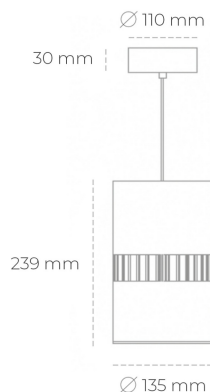

DOWNLIGHT BARREL 930 37W 36° WHITE PREMIUM WHITE ON/OFF

Article number: N218-K0003-HE930-HA-###-ZA03_950-##-###

LED	COB
Light colour	3000 [K] PREMIUM WHITE
CRI	90
Led chip flux	3911 [lm]
Luminous flux	3128 [lm]
System power	37 [W]
Luminaire Efficiency	85 [lm/W]
Beam angle	36°
Controller	ON/OFF
MacAdam	3 SDCM

Downlight LED

Suspended LED downlight . Aluminium housing. Available in white and black. Any RAL palette colour available on enquiry. Glass cover included. Reflector beam available: 36°. Maximum power is 37W.

LUMINAIRE

Weight	2 [kg]
Protection rating IP , IK , class	IP 20, IK 3,
Luminaire colour	WHITE
Cover	Glass
Operating voltage	220-240V 50-60Hz

Note: All data are typical values. Tolerance of measurements +/-10% System features may change with product improvements due to technical advances.