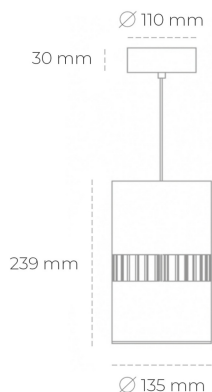

DOWNLIGHT BARREL 930 25W 36° WHITE PREMIUM WHITE ON/OFF

LED	COB
Light colour	3000 [K] PREMIUM WHITE
CRI	90
Led chip flux	3659 [lm]
Luminous flux	2927 [lm]
System power	25 [W]
Luminaire Efficiency	117 [lm/W]
Beam angle	36°
Controller	ON/OFF
MacAdam	3 SDCM

Downlight LED

Suspended LED downlight . Aluminium housing. Available in white and black. Any RAL palette colour available on enquiry. Glass cover included. Reflector beam available: 36°. Maximum power is 37W.

LUMINAIRE

Weight	2 [kg]
Protection rating IP , IK , class	IP 20, IK 3,
Luminaire colour	WHITE
Cover	Glass
Operating voltage	220-240V 50-60Hz

Note: All data are typical values. Tolerance of measurements +/-10% System features may change with product improvements due to technical advances.

OPTIONS

RAL colours on inquiry, honeycomb louver on inquiry , Casambi on inquiry, DALI on inquiry, Phase-cut dimming on inquiry.

Generated: 16.07.2024

+48 32 388 80 00

www.cora.pl
cora@cora.pl

Street: Ignatza Hakuby 18
41-914 Bytom, Polska