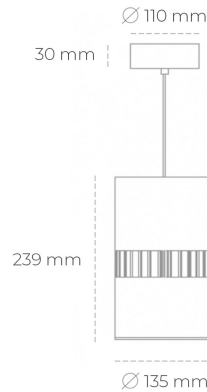

DOWNLIGHT BARREL 930 11W 36° WHITE PREMIUM WHITE ON/OFF

Article number: N218-K0003-HE930-HA-###-ZA01_250-##-###

| | |
|----------------------|------------------------|
| LED | COB |
| Light colour | 3000 [K] PREMIUM WHITE |
| CRI | 90 |
| Led chip flux | 1497 [lm] |
| Luminous flux | 1197 [lm] |
| System power | 11 [W] |
| Luminaire Efficiency | 109 [lm/W] |
| Beam angle | 36° |
| Controller | ON/OFF |
| MacAdam | 3 SDCM |

Downlight LED

Suspended LED downlight . Aluminium housing. Available in white and black. Any RAL palette colour available on enquiry. Glass cover included. Reflector beam available: 36°. Maximum power is 37W.

LUMINAIRE

| | |
|-----------------------------------|------------------|
| Weight | 2 [kg] |
| Protection rating IP , IK , class | IP 20, IK 3, |
| Luminaire colour | WHITE |
| Cover | Glass |
| Operating voltage | 220-240V 50-60Hz |