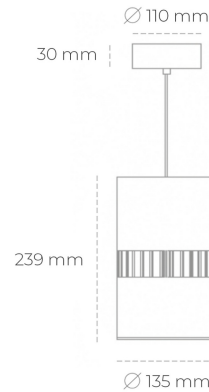

DOWNLIGHT BARREL 957 37W 36° WHITE SPECIAL ON/OFF

Article number: N218-K0003-CC957-H8-###-ZA03_950-##-###

LED	COB
Light colour	5700 [K] SPECIAL
CRI	90
Led chip flux	4590 [lm]
Luminous flux	3672 [lm]
System power	37 [W]
Luminaire Efficiency	99 [lm/W]
Beam angle	ON/OFF
Controller	3 SDCM
MacAdam	

Downlight LED

Suspended LED downlight . Aluminium housing. Available in white and black. Any RAL palette colour available on enquiry. Glass cover included. Reflector beam available: 36°. Maximum power is 37W.

LUMINAIRE

Weight	2 [kg]
Protection rating IP , IK , class	IP 20, IK 3,
Luminaire colour	Glass
Cover	220-240V 50-60Hz
Operating voltage	

Note: All data are typical values. Tolerance of measurements +/-10% System features may change with product improvements due to technical advances.