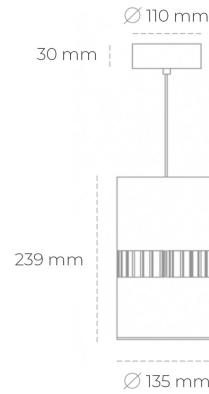

DOWNLIGHT BARREL 957 35W 36° WHITE SPECIAL ON/OFF

Article number: N218-K0003-CC957-H8-###-ZA03_900-##-###

LED	COB
Light colour	5700 [K] SPECIAL
CRI	90
Led chip flux	4374 [lm]
Luminous flux	3499 [lm]
System power	35 [W]
Luminaire Efficiency	100 [lm/W]
Beam angle	36°
Controller	ON/OFF
MacAdam	3 SDCM

Downlight LED

Suspended LED downlight . Aluminium housing. Available in white and black. Any RAL palette colour available on enquiry. Glass cover included. Reflector beam available: 36°. Maximum power is 37W.

LUMINAIRE

Weight	2 [kg]
Protection rating IP , IK , class	IP 20, IK 3,
Luminaire colour	WHITE
Cover	Glass
Operating voltage	220-240V 50-60Hz

Note: All data are typical values. Tolerance of measurements +/-10% System features may change with product improvements due to technical advances.