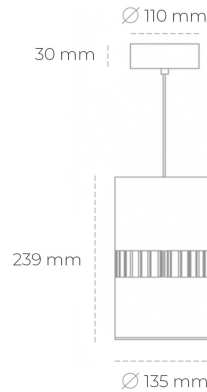

DOWNLIGHT BARREL 957 25W 36° WHITE SPECIAL ON/OFF

LED	COB
Light colour	5700 [K] SPECIAL
CRI	90
Led chip flux	3255 [lm]
Luminous flux	2604 [lm]
System power	25 [W]
Luminaire Efficiency	104 [lm/W]
Beam angle	36°
Controller	ON/OFF
MacAdam	3 SDCM

Downlight LED

Suspended LED downlight . Aluminium housing. Available in white and black. Any RAL palette colour available on enquiry. Glass cover included. Reflector beam available: 36°. Maximum power is 37W.

LUMINAIRE

Weight	2 [kg]
Protection rating IP , IK , class	IP 20, IK 3,
Luminaire colour	WHITE
Cover	Glass
Operating voltage	220-240V 50-60Hz

Note: All data are typical values. Tolerance of measurements +/-10% System features may change with product improvements due to technical advances.

OPTIONS

RAL colours on inquiry, honeycomb louver on inquiry , Casambi on inquiry, DALI on inquiry, Phase-cut dimming on inquiry.

Generated: 26.06.2024

+48 32 388 80 00

www.cora.pl
cora@cora.pl

Street: Ignatza Hakuby 18
41-914 Bytom, Polska