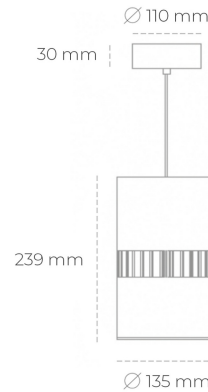

## DOWNLIGHT BARREL 957 21W 36° WHITE SPECIAL ON/OFF

Article number: N218-K0003-CC957-H8-###-ZA02\_550-##-###

LED	COB
Light colour	5700 [K] SPECIAL
CRI	90
Led chip flux	2788 [lm]
Luminous flux	2230 [lm]
System power	21 [W]
Luminaire Efficiency	106 [lm/W]
Beam angle	36°
Controller	ON/OFF
MacAdam	3 SDCM

### Downlight LED

Suspended LED downlight . Aluminium housing. Available in white and black. Any RAL palette colour available on enquiry. Glass cover included. Reflector beam available: 36°. Maximum power is 37W.

### LUMINAIRE

Weight	2 [kg]
Protection rating IP , IK , class	IP 20, IK 3,
Luminaire colour	WHITE
Cover	Glass
Operating voltage	220-240V 50-60Hz

Note: All data are typical values. Tolerance of measurements +/-10% System features may change with product improvements due to technical advances.