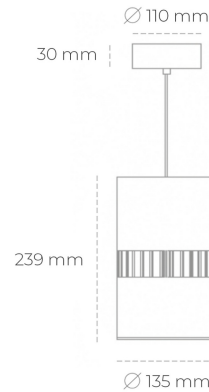

DOWNLIGHT BARREL 942 31W 36° WHITE MEAT WHITE ON/OFF

Article number: N218-K0003-CC942-H8-###-ZA03_800-##-###

LED	COB
Light colour	4200 [K] MEAT WHITE
CRI	90
Led chip flux	3040 [lm]
Luminous flux	2432 [lm]
System power	31 [W]
Luminaire Efficiency	78 [lm/W]
Beam angle	36°
Controller	ON/OFF
MacAdam	3 SDCM

Downlight LED

Suspended LED downlight . Aluminium housing. Available in white and black. Any RAL palette colour available on enquiry. Glass cover included. Reflector beam available: 36°. Maximum power is 37W.

LUMINAIRE

Weight	2 [kg]
Protection rating IP , IK , class	IP 20, IK 3,
Luminaire colour	WHITE
Cover	Glass
Operating voltage	220-240V 50-60Hz

Note: All data are typical values. Tolerance of measurements +/-10% System features may change with product improvements due to technical advances.