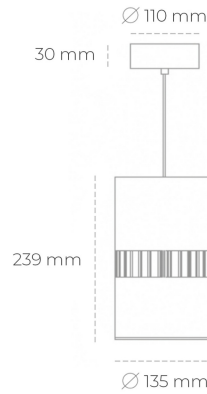

DOWNLIGHT BARREL 935 23W 36° WHITE HI EFFICIENT ON/OFF

LED	COB
Light colour	3500 [K] HI EFFICIENT
CRI	90
Led chip flux	3624 [lm]
Luminous flux	2899 [lm]
System power	23 [W]
Luminaire Efficiency	126 [lm/W]
Beam angle	36°
Controller	ON/OFF
MacAdam	3 SDCM

Downlight LED

Suspended LED downlight . Aluminium housing. Available in white and black. Any RAL palette colour available on enquiry. Glass cover included. Reflector beam available: 36°. Maximum power is 37W.

LUMINAIRE

Weight	2 [kg]
Protection rating IP , IK , class	IP 20, IK 3,
Luminaire colour	WHITE
Cover	Glass
Operating voltage	220-240V 50-60Hz

Note: All data are typical values. Tolerance of measurements +/-10% System features may change with product improvements due to technical advances.

OPTIONS

RAL colours on inquiry, honeycomb louver on inquiry , Casambi on inquiry, DALI on inquiry, Phase-cut dimming on inquiry.

Generated: 16.07.2024

+48 32 388 80 00

www.cora.pl
cora@cora.pl

Street: Ignatza Hakuby 18
41-914 Bytom, Polska