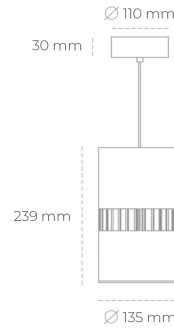

DOWNLIGHT BARREL 935 23W 36° WHITE HI EFFICIENT ON/OFF

Article number: N218-K0003-BB935-H8-###-ZA02_600-##-###

LED	COB
Light colour	3500 [K] HI EFFICIENT
CRI	90
Led chip flux	3624 [lm]
Luminous flux	2899 [lm]
System power	23 [W]
Luminaire Efficiency	126 [lm/W]
Beam angle	36°
Controller	ON/OFF
MacAdam	3 SDCM

Downlight LED

Suspended LED downlight . Aluminium housing. Available in white and black. Any RAL palette colour available on enquiry. Glass cover included. Reflector beam available: 36°. Maximum power is 37W.

LUMINAIRE

Weight	2 [kg]
Protection rating IP , IK , class	IP 20, IK 3,
Luminaire colour	WHITE
Cover	Glass
Operating voltage	220-240V 50-60Hz

Note: All data are typical values. Tolerance of measurements +/-10% System features may change with product improvements due to technical advances.