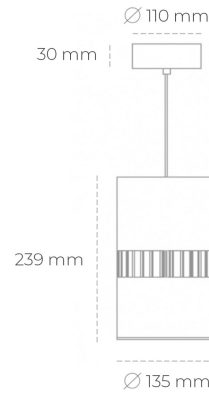

DOWNLIGHT BARREL 935 21W 36° WHITE HI EFFICIENT ON/OFF

LED	COB
Light colour	3500 [K] HI EFFICIENT
CRI	90
Led chip flux	3341 [lm]
Luminous flux	2672 [lm]
System power	21 [W]
Luminaire Efficiency	127 [lm/W]
Beam angle	36°
Controller	ON/OFF
MacAdam	3 SDCM

Downlight LED

Suspended LED downlight . Aluminium housing. Available in white and black. Any RAL palette colour available on enquiry. Glass cover included. Reflector beam available: 36°. Maximum power is 37W.

LUMINAIRE

Weight	2 [kg]
Protection rating IP , IK , class	IP 20, IK 3,
Luminaire colour	WHITE
Cover	Glass
Operating voltage	220-240V 50-60Hz

Note: All data are typical values. Tolerance of measurements +/-10% System features may change with product improvements due to technical advances.

OPTIONS

RAL colours on inquiry, honeycomb louver on inquiry , Casambi on inquiry, DALI on inquiry, Phase-cut dimming on inquiry.

Generated: 16.07.2024

+48 32 388 80 00

www.cora.pl
cora@cora.pl

Street: Ignatza Hakuby 18
41-914 Bytom, Polska