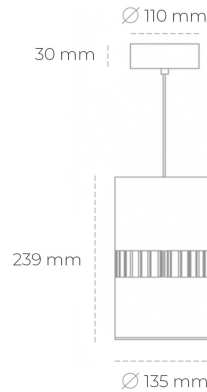

DOWNLIGHT BARREL 930 23W 36° WHITE HI EFFICIENT ON/OFF

Article number: N218-K0003-BB930-H8-###-ZA02_600-##-###

LED	COB
Light colour	3000 [K] HI EFFICIENT
CRI	90
Led chip flux	3787 [lm]
Luminous flux	3029 [lm]
System power	23 [W]
Luminaire Efficiency	132 [lm/W]
Beam angle	36°
Controller	ON/OFF
MacAdam	3 SDCM

Downlight LED

Suspended LED downlight . Aluminium housing. Available in white and black. Any RAL palette colour available on enquiry. Glass cover included. Reflector beam available: 36°. Maximum power is 37W.

LUMINAIRE

Weight	2 [kg]
Protection rating IP , IK , class	IP 20, IK 3,
Luminaire colour	WHITE
Cover	Glass
Operating voltage	220-240V 50-60Hz

Note: All data are typical values. Tolerance of measurements +/-10% System features may change with product improvements due to technical advances.