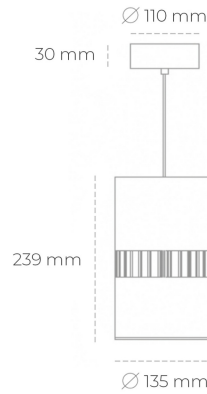

DOWNLIGHT BARREL 930 21W 36° WHITE HI EFFICIENT ON/OFF

LED	COB
Light colour	3000 [K] HI EFFICIENT
CRI	90
Led chip flux	3487 [lm]
Luminous flux	2789 [lm]
System power	21 [W]
Luminaire Efficiency	133 [lm/W]
Beam angle	36°
Controller	ON/OFF
MacAdam	3 SDCM

Downlight LED

Suspended LED downlight . Aluminium housing. Available in white and black. Any RAL palette colour available on enquiry. Glass cover included. Reflector beam available: 36°. Maximum power is 37W.

LUMINAIRE

Weight	2 [kg]
Protection rating IP , IK , class	IP 20, IK 3,
Luminaire colour	WHITE
Cover	Glass
Operating voltage	220-240V 50-60Hz

Note: All data are typical values. Tolerance of measurements +/-10% System features may change with product improvements due to technical advances.

OPTIONS

RAL colours on inquiry, honeycomb louver on inquiry , Casambi on inquiry, DALI on inquiry, Phase-cut dimming on inquiry.

Generated: 26.06.2024

+48 32 388 80 00

www.cora.pl
cora@cora.pl

Street: Ignatza Hakuby 18
41-914 Bytom, Polska