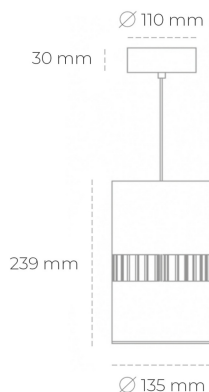

DOWNLIGHT BARREL 825 35W 36° BLACK BREAD ON/OFF

LED	COB
Light colour	2500 [K] BREAD
CRI	80
Led chip flux	4073 [lm]
Luminous flux	3258 [lm]
System power	35 [W]
Luminaire Efficiency	93 [lm/W]
Beam angle	36°
Controller	ON/OFF
MacAdam	3 SDCM

Downlight LED

Suspended LED downlight . Aluminium housing. Available in white and black. Any RAL palette colour available on enquiry. Glass cover included. Reflector beam available: 36°. Maximum power is 37W.

LUMINAIRE

Weight	2 [kg]
Protection rating IP , IK , class	IP 20, IK 3,
Luminaire colour	BLACK
Cover	Glass
Operating voltage	220-240V 50-60Hz

Note: All data are typical values. Tolerance of measurements +/-10% System features may change with product improvements due to technical advances.

OPTIONS

RAL colours on inquiry, honeycomb louver on inquiry , Casambi on inquiry, DALI on inquiry, Phase-cut dimming on inquiry.

Generated: 29.06.2024

+48 32 388 80 00

www.cora.pl
cora@cora.pl

Street: Ignatza Hakuby 18
41-914 Bytom, Polska