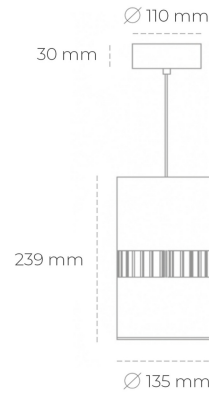

DOWNLIGHT BARREL 820 19W 36° BLACK MEAT PINK ON/OFF

Article number: N218-K0002-VE820-H8-###-ZA01_500-##-###

LED	COB
Light colour	2000 [K] MEAT PINK
CRI	80
Led chip flux	1741 [lm]
Luminous flux	1392 [lm]
System power	19 [W]
Luminaire Efficiency	73 [lm/W]
Beam angle	36°
Controller	ON/OFF
MacAdam	3 SDCM

Downlight LED

Suspended LED downlight . Aluminium housing. Available in white and black. Any RAL palette colour available on enquiry. Glass cover included. Reflector beam available: 36°. Maximum power is 37W.

LUMINAIRE

Weight	2 [kg]
Protection rating IP , IK , class	IP 20, IK 3,
Luminaire colour	BLACK
Cover	Glass
Operating voltage	220-240V 50-60Hz

Note: All data are typical values. Tolerance of measurements +/-10% System features may change with product improvements due to technical advances.