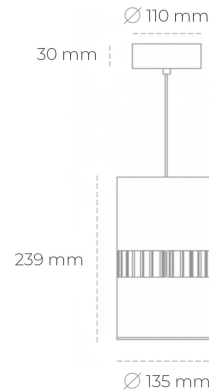

DOWNLIGHT BARREL 820 10W 36° BLACK MEAT PINK ON/OFF

Article number: N218-K0002-VE820-H8-###-ZA01_250-##-###

LED	COB
Light colour	2000 [K] MEAT PINK
CRI	80
Led chip flux	895 [lm]
Luminous flux	716 [lm]
System power	10 [W]
Luminaire Efficiency	72 [lm/W]
Beam angle	36°
Controller	ON/OFF
MacAdam	3 SDCM

Downlight LED

Suspended LED downlight . Aluminium housing. Available in white and black. Any RAL palette colour available on enquiry. Glass cover included. Reflector beam available: 36°. Maximum power is 37W.

LUMINAIRE

Weight	2 [kg]
Protection rating IP , IK , class	IP 20, IK 3,
Luminaire colour	BLACK
Cover	Glass
Operating voltage	220-240V 50-60Hz

Note: All data are typical values. Tolerance of measurements +/-10% System features may change with product improvements due to technical advances.