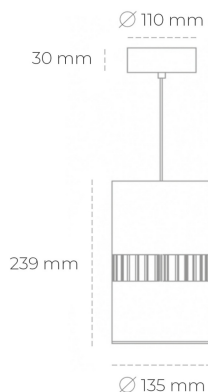

DOWNLIGHT BARREL 940 37W 36° BLACK | ON/OFF

LED	COB
Light colour	4000 [K] |
CRI	90
Led chip flux	4591 [lm]
Luminous flux	3672 [lm]
System power	37 [W]
Luminaire Efficiency	99 [lm/W]
Beam angle	36°
Controller	ON/OFF
MacAdam	3 SDCM

Downlight LED

Suspended LED downlight . Aluminium housing. Available in white and black. Any RAL palette colour available on enquiry. Glass cover included. Reflector beam available: 36°. Maximum power is 37W.

LUMINAIRE

Weight	2 [kg]
Protection rating IP , IK , class	IP 20, IK 3,
Luminaire colour	BLACK
Cover	Glass
Operating voltage	220-240V 50-60Hz

Note: All data are typical values. Tolerance of measurements +/-10% System features may change with product improvements due to technical advances.

OPTIONS

RAL colours on inquiry, honeycomb louver on inquiry , Casambi on inquiry, DALI on inquiry, Phase-cut dimming on inquiry.

Generated: 14.08.2024

+48 32 388 80 00

www.cora.pl
cora@cora.pl

Street: Ignatza Hakuby 18
41-914 Bytom, Polska