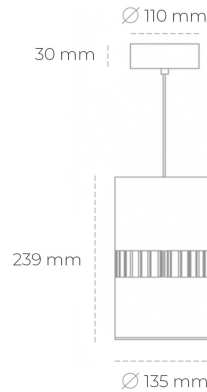

DOWNLIGHT BARREL 940 19W 36° BLACK | ON/OFF

Article number: N218-K0002-RF940-H8-##-ZA01_500-##-###

LED	COB
Light colour	4000 [K]
CRI	90
Led chip flux	2416 [lm]
Luminous flux	1932 [lm]
System power	19 [W]
Luminaire Efficiency	102 [lm/W]
Beam angle	36°
Controller	ON/OFF
MacAdam	3 SDCM

Downlight LED

Suspended LED downlight . Aluminium housing. Available in white and black. Any RAL palette colour available on enquiry. Glass cover included. Reflector beam available: 36°. Maximum power is 37W.

LUMINAIRE

Weight	2 [kg]
Protection rating IP , IK , class	IP 20, IK 3,
Luminaire colour	BLACK
Cover	Glass
Operating voltage	220-240V 50-60Hz

Note: All data are typical values. Tolerance of measurements +/-10% System features may change with product improvements due to technical advances.