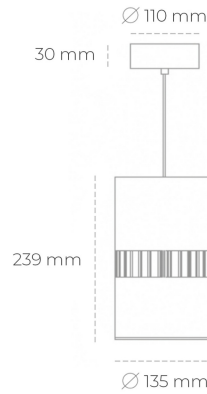

DOWNLIGHT BARREL 930 35W 36° BLACK | ON/OFF

LED	COB
Light colour	3000 [K] |
CRI	90
Led chip flux	4150 [lm]
Luminous flux	3320 [lm]
System power	35 [W]
Luminaire Efficiency	95 [lm/W]
Beam angle	36°
Controller	ON/OFF
MacAdam	3 SDCM

Downlight LED

Suspended LED downlight . Aluminium housing. Available in white and black. Any RAL palette colour available on enquiry. Glass cover included. Reflector beam available: 36°. Maximum power is 37W.

LUMINAIRE

Weight	2 [kg]
Protection rating IP , IK , class	IP 20, IK 3,
Luminaire colour	BLACK
Cover	Glass
Operating voltage	220-240V 50-60Hz

Note: All data are typical values. Tolerance of measurements +/-10% System features may change with product improvements due to technical advances.

OPTIONS

RAL colours on inquiry, honeycomb louver on inquiry , Casambi on inquiry, DALI on inquiry, Phase-cut dimming on inquiry.

Generated: 29.06.2024

+48 32 388 80 00

www.cora.pl
cora@cora.pl

Street: Ignatza Hakuby 18
41-914 Bytom, Polska