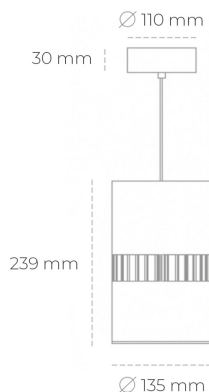

DOWNLIGHT BARREL 927 23W 36° BLACK | ON/OFF

LED	COB
Light colour	2700 [K] |
CRI	80
Led chip flux	2667 [lm]
Luminous flux	2133 [lm]
System power	23 [W]
Luminaire Efficiency	93 [lm/W]
Beam angle	ON/OFF
Controller	3 SDCM
MacAdam	

Downlight LED

Suspended LED downlight . Aluminium housing. Available in white and black. Any RAL palette colour available on enquiry. Glass cover included. Reflector beam available: 36°. Maximum power is 37W.

LUMINAIRE

Weight	2 [kg]
Protection rating IP , IK , class	IP 20, IK 3,
Luminaire colour	WHITE
Cover	Glass
Operating voltage	220-240V 50-60Hz

Note: All data are typical values. Tolerance of measurements +/-10% System features may change with product improvements due to technical advances.

OPTIONS

RAL colours on inquiry, honeycomb louver on inquiry , Casambi on inquiry, DALI on inquiry, Phase-cut dimming on inquiry.

Generated: 17.09.2024

+48 32 388 80 00

www.cora.pl
cora@cora.pl

Street: Ignatza Hakuby 18
41-914 Bytom, Polska