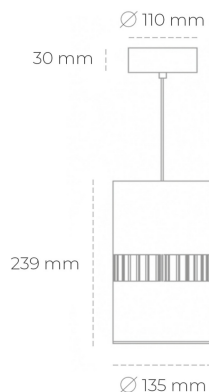

DOWNLIGHT BARREL 927 10W 36° BLACK | ON/OFF

LED	COB
Light colour	2700 [K] |
CRI	80
Led chip flux	1111 [lm]
Luminous flux	888 [lm]
System power	10 [W]
Luminaire Efficiency	89 [lm/W]
Beam angle	36°
Controller	ON/OFF
MacAdam	3 SDCM

Downlight LED

Suspended LED downlight . Aluminium housing. Available in white and black. Any RAL palette colour available on enquiry. Glass cover included. Reflector beam available: 36°. Maximum power is 37W.

LUMINAIRE

Weight	2 [kg]
Protection rating IP , IK , class	IP 20, IK 3,
Luminaire colour	BLACK
Cover	Glass
Operating voltage	220-240V 50-60Hz

Note: All data are typical values. Tolerance of measurements +/-10% System features may change with product improvements due to technical advances.

OPTIONS

RAL colours on inquiry, honeycomb louver on inquiry , Casambi on inquiry, DALI on inquiry, Phase-cut dimming on inquiry.

Generated: 16.07.2024

+48 32 388 80 00

www.cora.pl
cora@cora.pl

Street: Ignatza Hakuby 18
41-914 Bytom, Polska