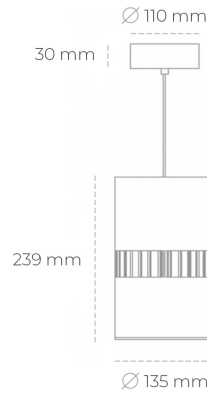

DOWNLIGHT BARREL 840 25W 36° BLACK | ON/OFF

Article number: N218-K0002-RF840-H8-###-ZA02_650-##-###

LED	COB
Light colour	4000 [K]
CRI	80
Led chip flux	3690 [lm]
Luminous flux	2952 [lm]
System power	25 [W]
Luminaire Efficiency	118 [lm/W]
Beam angle	36°
Controller	ON/OFF
MacAdam	3 SDCM

Downlight LED

Suspended LED downlight . Aluminium housing. Available in white and black. Any RAL palette colour available on enquiry. Glass cover included. Reflector beam available: 36°. Maximum power is 37W.

LUMINAIRE

Weight	2 [kg]
Protection rating IP , IK , class	IP 20, IK 3,
Luminaire colour	BLACK
Cover	Glass
Operating voltage	220-240V 50-60Hz

Note: All data are typical values. Tolerance of measurements +/-10% System features may change with product improvements due to technical advances.