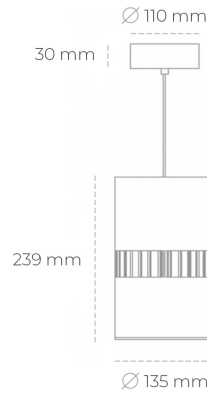

DOWNLIGHT BARREL 830 25W 36° BLACK | ON/OFF

Article number: N218-K0002-RF830-H8-###-ZA02_650-##-###

LED	COB
Light colour	3000 [K]
CRI	80
Led chip flux	3538 [lm]
Luminous flux	2830 [lm]
System power	25 [W]
Luminaire Efficiency	113 [lm/W]
Beam angle	36°
Controller	ON/OFF
MacAdam	3 SDCM

Downlight LED

Suspended LED downlight . Aluminium housing. Available in white and black. Any RAL palette colour available on enquiry. Glass cover included. Reflector beam available: 36°. Maximum power is 37W.

LUMINAIRE

Weight	2 [kg]
Protection rating IP , IK , class	IP 20, IK 3,
Luminaire colour	BLACK
Cover	Glass
Operating voltage	220-240V 50-60Hz

Note: All data are typical values. Tolerance of measurements +/-10% System features may change with product improvements due to technical advances.