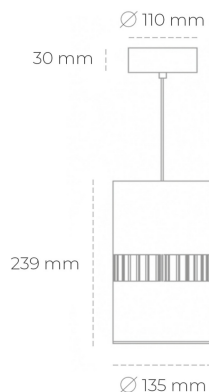

DOWNLIGHT BARREL 830 23W 36° BLACK | ON/OFF

LED	COB
Light colour	3000 [K] |
CRI	80
Led chip flux	3266 [lm]
Luminous flux	2612 [lm]
System power	23 [W]
Luminaire Efficiency	114 [lm/W]
Beam angle	36°
Controller	ON/OFF
MacAdam	3 SDCM

Downlight LED

Suspended LED downlight . Aluminium housing. Available in white and black. Any RAL palette colour available on enquiry. Glass cover included. Reflector beam available: 36°. Maximum power is 37W.

LUMINAIRE

Weight	2 [kg]
Protection rating IP , IK , class	IP 20, IK 3,
Luminaire colour	BLACK
Cover	Glass
Operating voltage	220-240V 50-60Hz

Note: All data are typical values. Tolerance of measurements +/-10% System features may change with product improvements due to technical advances.

OPTIONS

RAL colours on inquiry, honeycomb louver on inquiry , Casambi on inquiry, DALI on inquiry, Phase-cut dimming on inquiry.

Generated: 29.06.2024

+48 32 388 80 00

www.corra.pl
cora@cora.pl

Street: Ignatza Hakuby 18
41-914 Bytom, Polska