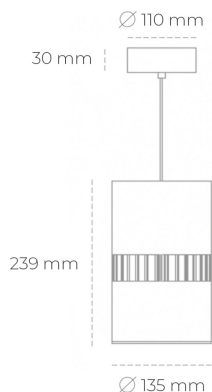

DOWNLIGHT BARREL 830 14W 36° BLACK | ON/OFF

LED	COB
Light colour	3000 [K] |
CRI	80
Led chip flux	1905 [lm]
Luminous flux	1524 [lm]
System power	14 [W]
Luminaire Efficiency	109 [lm/W]
Beam angle	36°
Controller	ON/OFF
MacAdam	3 SDCM

Downlight LED

Suspended LED downlight . Aluminium housing. Available in white and black. Any RAL palette colour available on enquiry. Glass cover included. Reflector beam available: 36°. Maximum power is 37W.

LUMINAIRE

Weight	2 [kg]
Protection rating IP , IK , class	IP 20, IK 3,
Luminaire colour	BLACK
Cover	Glass
Operating voltage	220-240V 50-60Hz

Note: All data are typical values. Tolerance of measurements +/-10% System features may change with product improvements due to technical advances.

OPTIONS

RAL colours on inquiry, honeycomb louver on inquiry , Casambi on inquiry, DALI on inquiry, Phase-cut dimming on inquiry.

Generated: 29.06.2024

+48 32 388 80 00

www.cora.pl
cora@cora.pl

Street: Ignatza Hakuby 18
41-914 Bytom, Polska