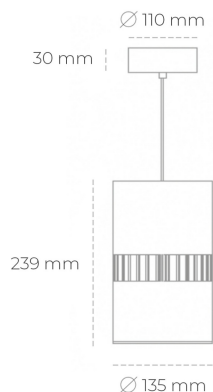

DOWNLIGHT BARREL 830 10W 36° BLACK | ON/OFF

LED	COB
Light colour	3000 [K] |
CRI	80
Led chip flux	1361 [lm]
Luminous flux	1088 [lm]
System power	10 [W]
Luminaire Efficiency	109 [lm/W]
Beam angle	36°
Controller	ON/OFF
MacAdam	3 SDCM

Downlight LED

Suspended LED downlight . Aluminium housing. Available in white and black. Any RAL palette colour available on enquiry. Glass cover included. Reflector beam available: 36°. Maximum power is 37W.

LUMINAIRE

Weight	2 [kg]
Protection rating IP , IK , class	IP 20, IK 3,
Luminaire colour	BLACK
Cover	Glass
Operating voltage	220-240V 50-60Hz

Note: All data are typical values. Tolerance of measurements +/-10% System features may change with product improvements due to technical advances.

OPTIONS

RAL colours on inquiry, honeycomb louver on inquiry , Casambi on inquiry, DALI on inquiry, Phase-cut dimming on inquiry.

Generated: 29.06.2024

+48 32 388 80 00

www.cora.pl
cora@cora.pl

Street: Ignatza Hakuby 18
41-914 Bytom, Polska